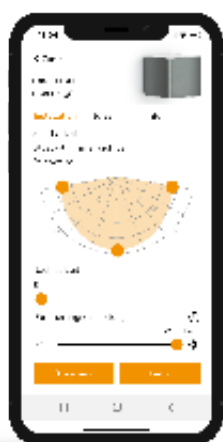

Connected lighting. Go for tomorrow's lighting.

Bluetooth has become the standard for wireless data communication. How practical! This also means outdoor lights from STEINEL are easily interconnected too – even across different products. The free STEINEL app now lets you make any settings you choose and define whatever lighting mood you want.

Setting individual lights, grouping several lights – everything is easily done by app.

Wirelessly connectable. Bluetooth Mesh technology.

Now, for instance, you can wirelessly connect your path or outdoor wall lights with garden illumination. Your home and garden will be perfectly staged as soon as guests arrive. This can be done with